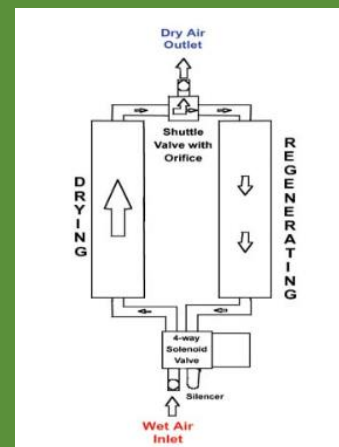

APEX TOC GENERATOR

Features and benefits

- ◇ flow rates of up to 5.1 litres/min
- ◇ Output CO₂ concentration of <1ppm
- ◇ Operating pressure range of 3.5 Bar (50psi) to 8.2 Bar (120psi)
- ◇ Output dew point of -73°C
- ◇ PSA technology
- ◇ Easy installation
- ◇ Simple maintenance

TOC

Description

Utilising Pressure Swing Adsorption (PSA) technology our TOC generator provides ideal performance, efficiency and reliability. Ultra dry air containing less than 1ppm of CO₂ and free of TOC (Total Organic Carbons) is delivered as required. The generator is mounted in its own enclosure that allows it to be easily wall or stand mounted. Our TOC generator provides flexibility to match your system requirements. Each system can deliver a variety of flow rates and pressures to suit your specifications.

APEX
GASGEN

Technical specifications:

Model	TOC
Output Air CO ₂ Concentration	< 1ppm
Output Air Dewpoint	-73°C / -100°F
Max Air inlet temp.	50°C / 125°F
Weight	8kg / 17.6lbs
Depth	150mm / 5.9"
Height	400mm / 15.7"
Width	300mm / 12"
output at operating pressure of 6.9Barg/100psig	5.1 l/min
Inlet air requirement at operating pressure of 6.9Barg /100psig	8.8 l/min
Inlet/outlet ports	1/4"

How it works:

Air from an external source enters the generator via the inlet filters. Air then enter the first scrubber tower via a solenoid valve. After passing through the scrubber tower the now dry and CO₂ free air exits the system via an outlet filter and regulator. A portion of the outlet air is diverted into the second scrubber tower to purge it ready for use. At regular intervals the active tower switches allowing each tower to be purged in turn.